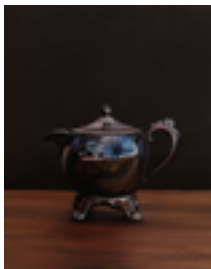

162658

LEWIS-SIGLER, LESLIE.

The Reformer, 2020

10 x 8 inches | Oil on panel

Signed lower right