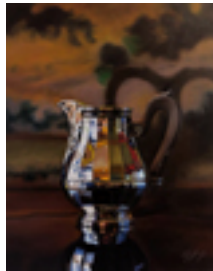

162660

LEWIS-SIGLER, LESLIE.

The Medium, 2020

10 x 8 inches | Oil on panel

Signed lower right