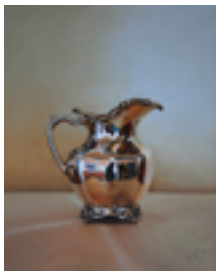

Signed lower right

162661

LEWIS-SIGLER, LESLIE.

The Sprite, 2020

10 x 8 inches | Oil on panel

Signed lower right

162671

LEWIS-SIGLER, LESLIE.