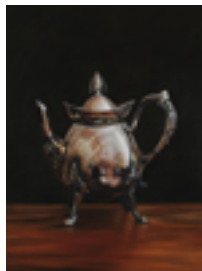

162662

LEWIS-SIGLER, LESLIE.

The Intuitive, 2020

16 x 12 inches | Oil on panel

Signed lower right