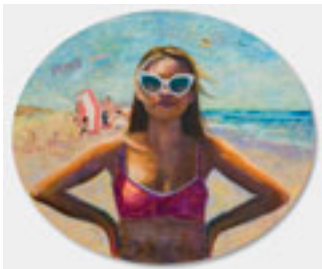

Signed

162757

HARMON, HOLLI.

Vineyard Morning, 2016

30 x 24 inches | Monoprint

Signed

162753

HARMON, HOLLI.