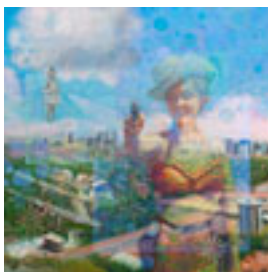

162720

HARMON, HOLLI.

LA, Lawns and Lies, 2019

48 x 48 inches | Oil and cold wax on

Signed