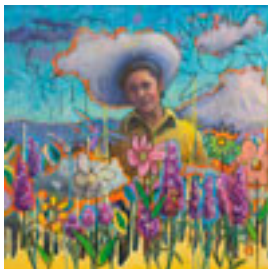

162723

HARMON, HOLLI.

Bloomin' Señorita, 2019

30 x 30 inches | Oil and cold wax on

Signed