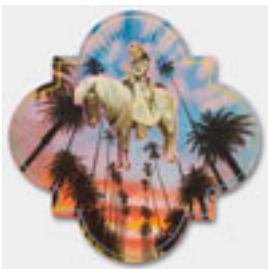

Eye Witnesses Can Be Wrong, 2020

20 x 24 inches | Mixed media on

Signed

162728

HARMON, HOLLI.

A Living Sol (Retablo), 2020

24 x 18 inches | Mixed media on

Signed