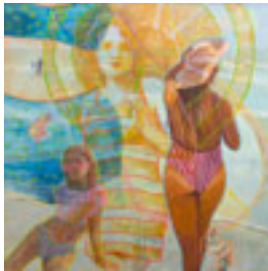

162719

ON HOLD

HARMON, HOLLI.

Woman at the Beach, 2019

48 x 48 inches | Oil and cold wax on

Signed