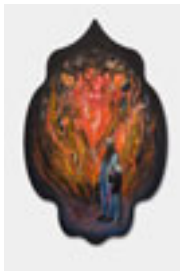

162729

HARMON, HOLLI.

Burning Down The House, 2020

24 x 15.5 inches | Mixed media on

Signed