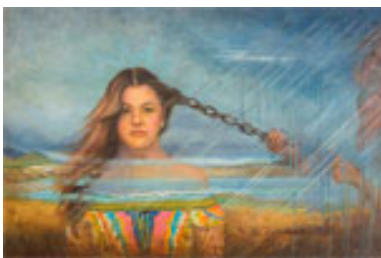

24 x 28 inches | Oil and cold wax on

Signed

162726

HARMON, HOLLI.

Mariposa Monarca, 2020

28 x 24 inches | Oil and cold wax on

Signed

162724