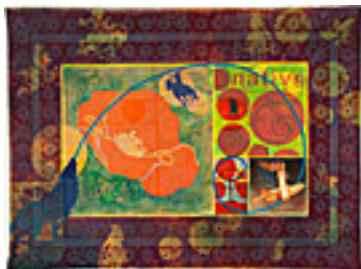

Signed

162754

HARMON, HOLLI.

Califia's Garden, 2016

22 x 30 inches | Monoprint

Signed

162755

HARMON, HOLLI.