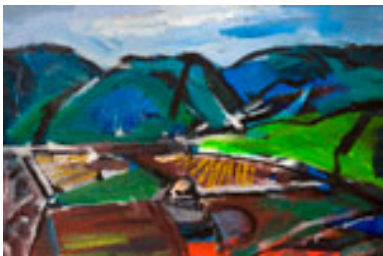

162709

PEAKE, CHANNING.

Figueroa Mountain, c. 1980s

20 x 30 inches | Oil on canvas.

Signed lower right.