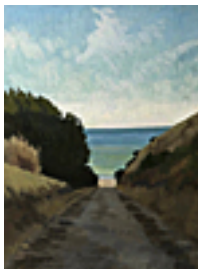

162774

STRASBURG, NICOLE.

Road to Water Canyon (Santa Rosa Island), 2020

22 x 17.5 inches | Oil on board

Signed on back