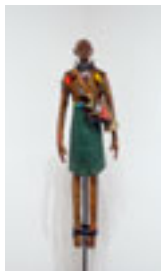

Signed on back

162058

LEEPA, HARVEY.

Untitled 20, c. 1960

12.625 x 14.75 inches | Watercolor

Unsigned

162763

LIMA, PAULO.