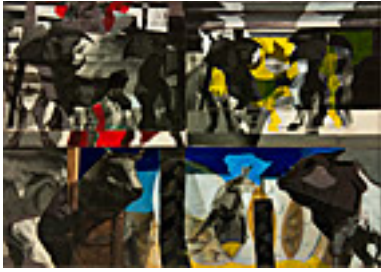

161463

WARSHAW, HOWARD.

Packing Plant Mural Study, c. 1958

12.5 x 17.5 inches | Collage

Signed lower right