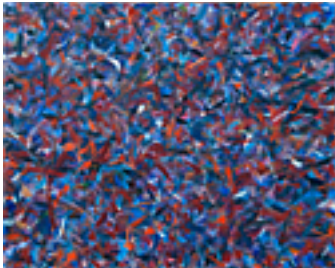

Baiana, 2020

55 x 24 x 24 inches | Mixed media

162599

MANY, ALEXIS B..

Morning in Acapulco, c. 1932

25 x 49 inches | Oil on canvas

Signed on back.

162777