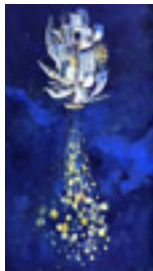

162246

HUFF, NATHAN.

Deep Lumens, 2019

28 x 16 inches | Mixed media on

Signed on back