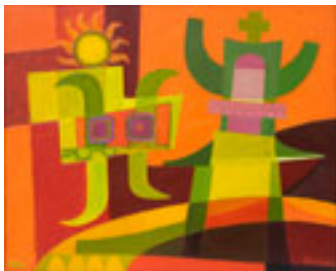

26 x 32 inches | Oil on canvas

Signed lower left

**162924**

DREWES, WERNER.

California Hills, 1959

10 x 25.875 inches | Woodblock on

Signed lower right

**162927**