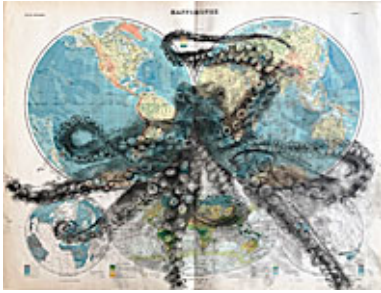

163151

HANSON, LYNN.

Mappemonde, 2020

17.25 x 22.75 inches | Charcoal on