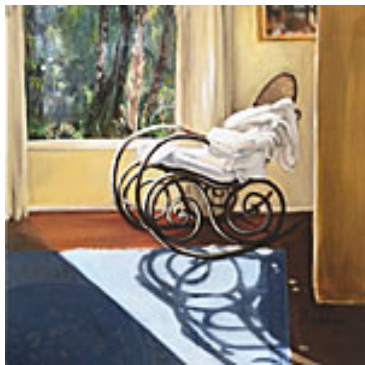

163164

LARSSON-TOSCHER, PAMELA.

Rocking in the Sunshine, 2020

12 x 12 inches | Oil on linen