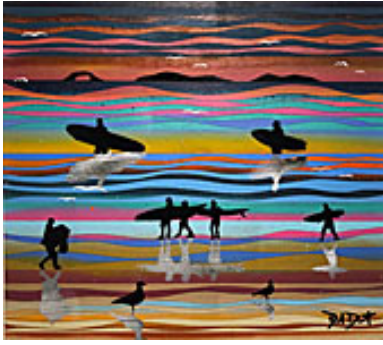

9 x 12 inches | Oil on canvas

163136

DIAMANT, DAVID.

Sunset Surfers 104, 2020

13.25 x 13.75 inches | Aerosol on

163137

DOE, KRIS.

Town Square Diner, Norwood, MA, 2013