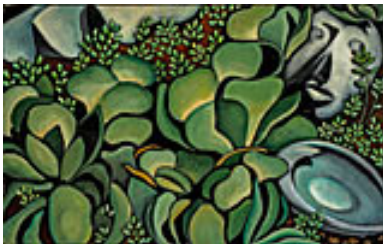

Signed lower right

162706

PEAKE, CHANNING.

Don Quixote & Panza, 1959

48 x 38.75 inches | Oil on panel.

Signed lower left

162605

PERKO, ANGELA.