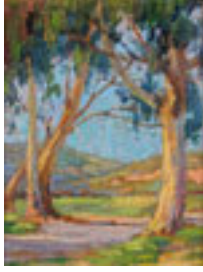

Santa Barbara Rincon Peak & Point, Feb, 1919

9.75 x 14 inches | Oil on artist's card

Signed lower left

153822

DE FOREST, LOCKWOOD.

Rincon Peak from Sandyland Beach South of Santa

9.625 x 14 inches | Oil on artist's card

Three Shorebirds, 2020

36 x 60 inches | Oil on canvas over

Signed lower right

162909

HILLS, ANNA.

Eucalyptus, Road to Hills, c.1920

9 x 6.5 inches | Oil on canvas

Signed lower left