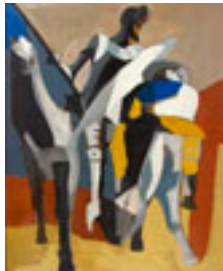

162706

PEAKE, CHANNING.

Don Quixote & Panza, 1959

48 x 38.75 inches | Oil on panel.

Signed lower left