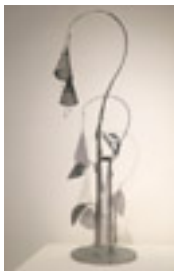

20 x 30 inches | Oil on canvas

Signed lower right

162463

BORG, CARL OSCAR.

Santa Barbara Coast (Rincon Peak from Montecito), c.

30 x 36 inches | Oil on canvas.

Signed lower right

160428