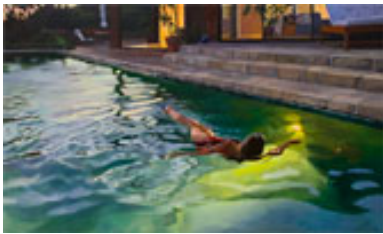

28 x 24 inches | Oil on canvas

Signed lower right

**163285**

CHIDLAW, PATRICIA.

Evening Swim, 2020

24 x 40 inches | Oil on canvas

Signed lower right

**163333**