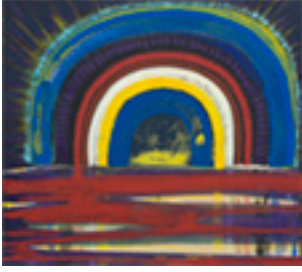

163356

RENDÓN, MARIA.

For Forest, 2021

12 x 13.5 inches | Mixed media on

Signed on back