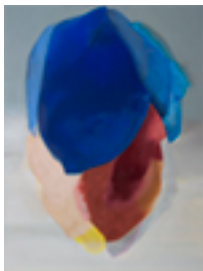

48 x 36 inches | Mixed media on

Signed on back

**163346**

RENDÓN, MARIA.

How Poppies Make Their Red, 2020

48 x 36 inches | Mixed media on

Signed on back

**163342**