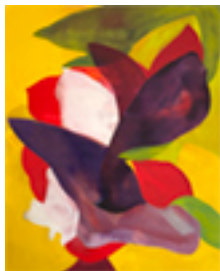

48 x 36 inches | Mixed media on

Signed on back

**163346**

RENDÓN, MARIA.

How Poppies Make Their Red, 2020

48 x 36 inches | Mixed media on

Signed on back

**163342**