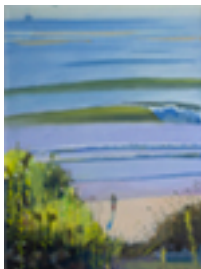

162465

PITCHER, HANK.

Shipwreck III, 2019

8 x 10 inches | Oil on board

Signed lower left

163426

PITCHER, HANK.

Man Walking with Stick,

8 x 10 inches | Oil on board

Signed lower left

163428

PITCHER, HANK.

Three Clouds, 2020

8 x 10 inches | Oil on board

Signed lower left

163429

PITCHER, HANK.

Big Swell, 2020

8 x 10 inches | Oil on board

Signed lower left

163419

PITCHER, HANK.

View from Studio, Man With Red Trunks, 2021

24 x 18 inches | Oil on canvas over