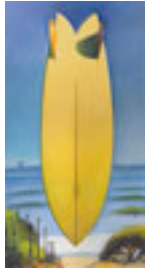

PITCHER, HANK.

North Point 2, 2021

36 x 24 inches | Oil on canvas

Signed lower left

163436

PITCHER, HANK.

12/21/19, 2019

24 x 36 inches | Oil on canvas over

Signed lower right

163434

PITCHER, HANK.

North Point with Aloe 1, 2021

36 x 24 inches | Oil on canvas

Signed lower left

163437

PITCHER, HANK.

Studio View, Storm Surf, 2021

30 x 40 inches | Oil on canvas over

Signed lower right

163251

PITCHER, HANK.

Lis Fish, 2020

68 x 36 inches | Oil on canvas

Estate stamped lower right