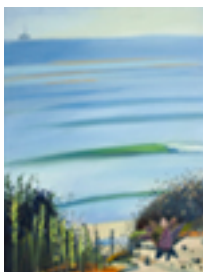

163422

PITCHER, HANK.

Studio View with Surfer and Platform, 2020

24 x 18 inches | Oil on canvas over

Signed lower left