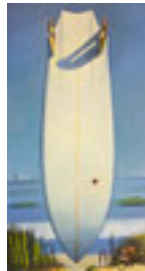

Signed lower right

163434

PITCHER, HANK.

North Point with Aloe 1, 2021

36 x 24 inches | Oil on canvas

Signed lower left

163437

PITCHER, HANK.

Studio View, Storm Surf, 2021

30 x 40 inches | Oil on canvas over

Signed lower right

163251

PITCHER, HANK.

Lis Fish, 2020

68 x 36 inches | Oil on canvas

Estate stamped lower right

163252

PITCHER, HANK.

Wayne Rich Nightmare - Clear, 2020

68 x 36 inches | Oil on canvas

Signed lower right

163441

PITCHER, HANK.

Dreamland, 2021