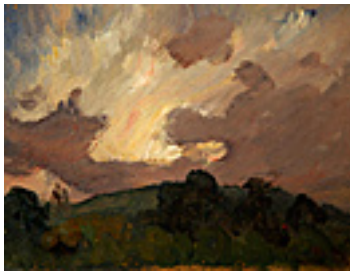

Signed lower right

153882

COOPER, COLIN CAMPBELL.

Golden Foothills and Blue Mountains, c. 1920

4.75 x 7 inches | Gouache on paper

Signed lower right

153889

NOT FOR SALE

COOPER, COLIN CAMPBELL.

Peach Sunset,

4.5 x 7 inches | Gouache on paper

Unsigned

153897

COOPER, COLIN CAMPBELL.

Green Hill and Turbulent Sky,

4.5 x 5.75 inches | Gouache on