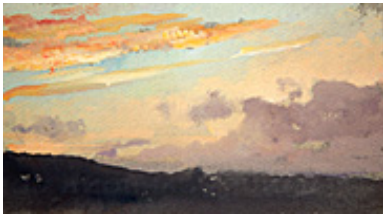

Signed lower right

153882

COOPER, COLIN CAMPBELL.

Golden Foothills and Blue Mountains, c. 1920

4.75 x 7 inches | Gouache on paper

Signed lower right

153889

NOT FOR SALE