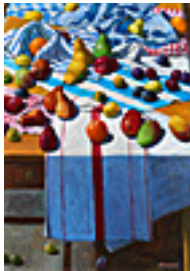

Farmyard Corner, 1928

25 x 30 inches | Oil on Canvas

Signed lower left

160168

WONNER, PAUL.

Fruit and Kitchen Towels on a Big Table, 2001

39 x 27.5 inches | Acrylic on paper

Signed lower right