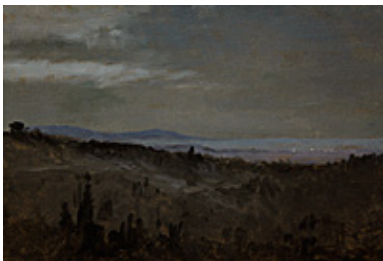

101201

DE FOREST, LOCKWOOD.

Moonlight over Santa Barbara City Lights , ND

9.75 x 14 inches | Oil on board

Unsigned