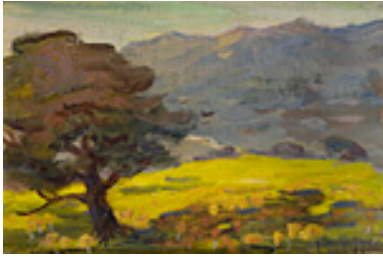

160506

MAYHEW, NELL BROOKER.

In the Poppies, c. 1920

8.5 x 12.75 inches | Oil on panel

Signed lower right