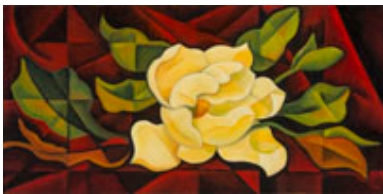

159694

PERKO, ANGELA.

Magnolia on Red Velvet Apres Martin Johnson Heade,

10 x 20 inches | Oil on canvas

Signed