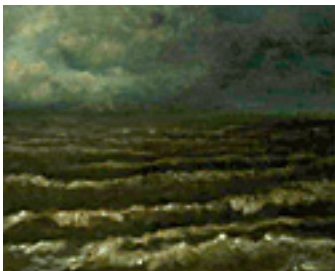

Sailboat, Santa Barbara, 1929

15 x 19 inches | Oil on board

Signed lower right

161097

PETERS, CHRIS .

December, 2017

8 x 10 inches | Oil on linen over

160607