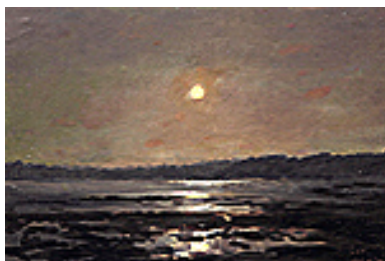

DABO, LEON.

Sailboats on the Hudson, c. 1906

11.125 x 14 inches | Oil on canvas

Signed lower left

160625

DE FOREST, LOCKWOOD.

Moonlight Over Rocky Shoreline, Oct. 26, 1874.

9.875 x 14.25 inches | Oil on artist's