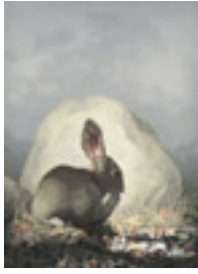

162625

MCDONNELL, SUSAN.

Marsh Hare, 2019

12 x 9 inches | Watercolor on paper

Signed on back