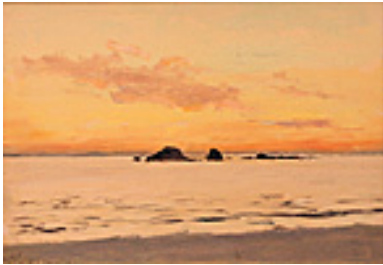

154054

DE FOREST, LOCKWOOD.

Winter Sunset Afterglow, Stillwater Cove (Monterey)

9.75 x 14 inches | Oil on artist's card

Signed lower left