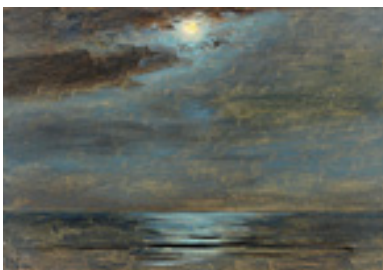

154762

DE FOREST, LOCKWOOD.

Moon Above Still Sea, York Harbor, Maine, September 2,

9.625 x 14 inches | Oil on artist's card

Signed lower left.