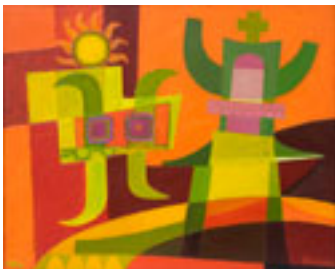

12 x 10 x 7 inches | Stainless steel

Signed

160207

DOLE, WILLIAM.

Hero Image, 1962

12 x 20 inches | Collage

Signed lower right

162927