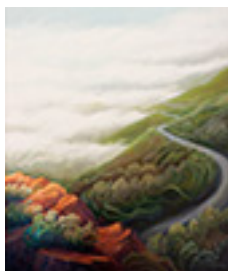

164148

BRUNNER, PHOEBE.

The Climb,

38 x 32 inches | Oil on canvas

Signed on back