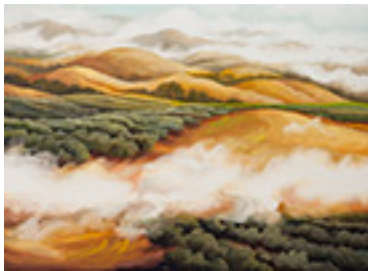

164133

BRUNNER, PHOEBE.

Beautiful Day,

22 x 30 inches | Oil on canvas

Signed on back