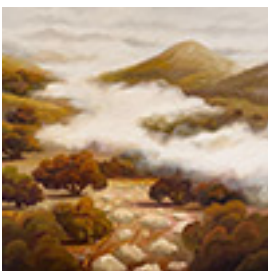

164229

BRUNNER, PHOEBE.

Drifting In,

12 x 12 inches | Oil on panel

Signed on back