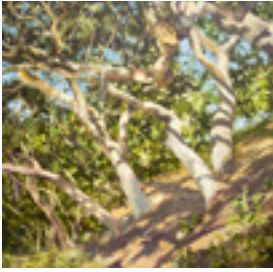

161987

GOWEN, ROBIN.

Dance of Oaks, 2018

36 x 36 inches | Oil on board

Signed