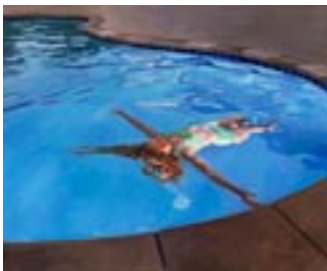

Sunset, Pool at Cliff House, 2022

24 x 36 inches | Oil on canvas

Signed

164293

CHIDLAW, PATRICIA.

Recliner, Palm Springs, 2022

24 x 36 inches | Oil on canvas

Signed