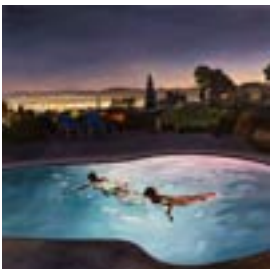

164294

CHIDLAW, PATRICIA.

Evening Swim, San Fernando Valley, 2022

30 x 30 inches | Oil on canvas

Signed