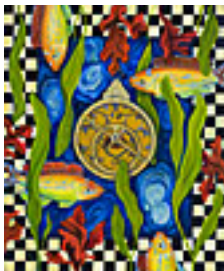

164398

PERKO, ANGELA.

Infinitudes and Hypocrisies, 2021

24 x 20 inches | Oil on canvas.

Signed