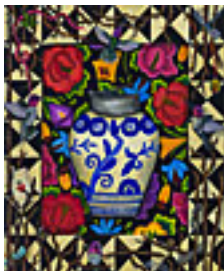

164399

PERKO, ANGELA.

The Chocolate Pot, 2021

24 x 20 inches | Oil on canvas.

Signed