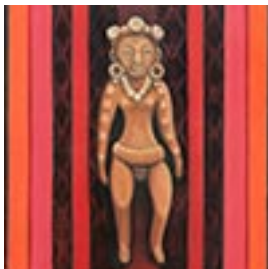

164407

PERKO, ANGELA.

Huastec, AD 800-1400, 2021

10 x 10 inches | Oil on birch panel

Signed on back