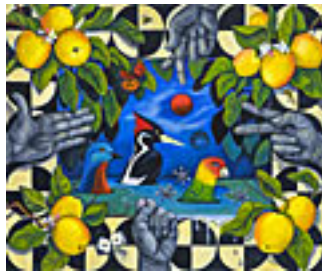

20 x 16 inches | Oil on canvas.

Signed

164396

PERKO, ANGELA.

Cats Cradle, 2021

20 x 24 inches | Oil on canvas.

Signed

164397

PERKO, ANGELA.

The Birds Must Survive, 2021

20 x 24 inches | Oil on canvas.

Signed

164398

PERKO, ANGELA.

Infinitudes and Hypocrisies, 2021

24 x 20 inches | Oil on canvas.