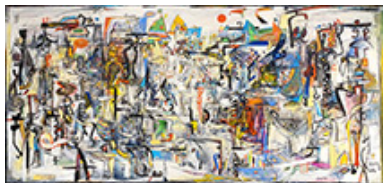

Signed lower right

**164125**

KOSROF, WOSENE WORKE.

African Memoir, 2014

52 x 48 inches | Acrylic on linen

Signed lower right

**164203**

KOSROF, WOSENE WORKE.