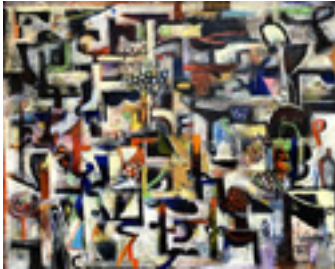

Signed lower right

**164201**

KOSROF, WOSENE WORKE.

American Quilt, 2021

28 x 22 inches | Acrylic on linen

Signed lower right

**164270**

KOSROF, WOSENE WORKE.