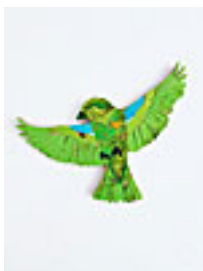

164703

GUZYTE, INGA.

Young Sparrow Heart of Gold, 2022

10 x 15 x .75 inches | wood inlay/