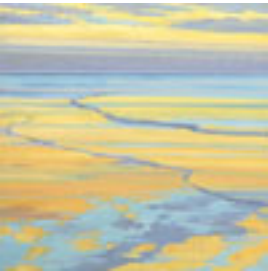

164781

STRASBURG, NICOLE .

Sherbet Shoreline, 2022

14 x 14 inches | Oil on panel

Signed on back