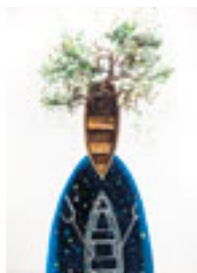

163713

HUFF, NATHAN.

Wonder, Wander, 2020

15 x 11 inches | Watercolor on

Signed