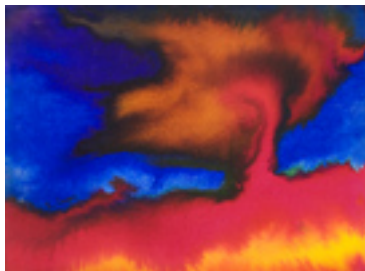

Taking Flight - 118 Freeway Interchange, 2018

12 x 12 inches | Oil on duralar

Signed lower left

**162057**

LEEPA, HARVEY.

Untitled 19, c. 1960

11.125 x 15 inches | Watercolor on

Signed lower left