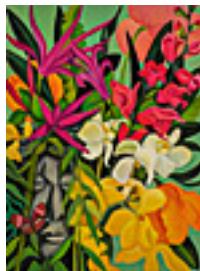

162581

PERKO, ANGELA.

Maya, 2020

16 x 12 inches | Oil on canvas

Signed lower right