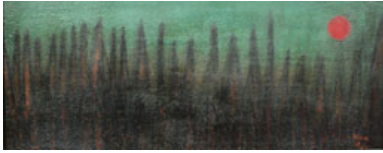

Signed lower right

**161887**

PITCHER, HANK.

Arnica and Cloud, Telluride, 2018

48 x 24 inches | Oil on linen over

Signed lower right

**151237**

RAHON, ALICE.