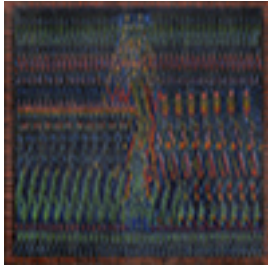

164777

MULLICAN, LEE.

Blue Corn Window, Taos, 1974-1977

49.75 x 49.75 inches | Oil on canvas

Signed on back