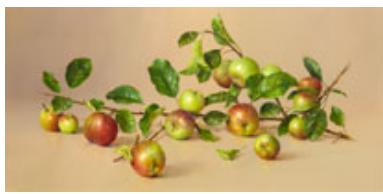

164791

CARROLL, PAMELA.

Apple Branch, 2022

12 x 24 inches | Oil on panel

Signed on back