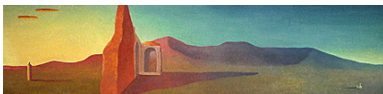

155009

LUNDEBERG, HELEN.

Sundial, 1943.

6 x 29 inches | Oil on board.

Signed.