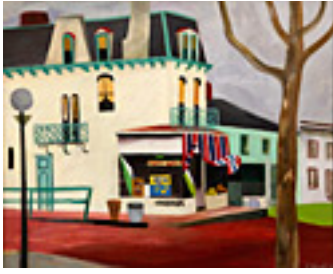

12 x 13.5 inches | Oil on board

Signed lower right

164929

LANE, BETTY.

Charlie with Beer, 1983

26 x 22 inches | Oil on panel

Signed lower right

164930

LANE, BETTY.

Untitled - Flats with Distant White House, c. 1960s

20.75 x 28 inches | Oil on board

Unsigned

150071

LANE, BETTY.

Dragon Rouge, 1944

16 x 20 inches | Oil on board

Signed lower right

153307

LANE, BETTY.

Stonybrook, 1947

18 x 22 inches | Oil on board

Signed lower right

164128

LANE, BETTY .