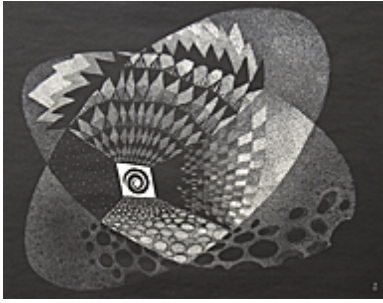

MCCRACKEN, JOHN.

Untitled, 1977, 1977

29 x 23 inches | Pastel on paper

Signed lower right

165337

PITCHER, HANK.

Razors and Progressive Gun, 4, 2023

36 x 24 inches | Oil on canvas over

Signed lower right

165349

SANFORD, BLAKENEY.

The Portals - American Wheat Field, 06.29.23, Waukesha

10 x 7.5 inches | Pigment Print

Signed

165385

SANFORD, BLAKENEY.

Portal (Prototype), 2023

36 x 36 x 1 inches | Epoxy Resin,

Signed

162269

WAYNE, JUNE.

The Target, 1951

14 x 18 inches | Lithograph

Signed lower right