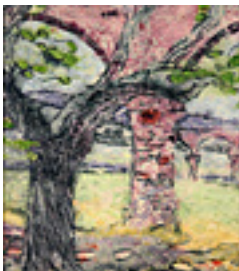

MAGEE, ALAN.

Genesis, 2008

76 x 57.5 inches | Tapestry

Signed lower right

165391

MARTINEZ, ALFREDO RAMOS.

Untitled (Devotion), c. 1937

21.5 x 15.5 inches | Mixed media on

Signed lower right

107204

MAYHEW, NELL BROOKER.

A Bit of Yesterday, Capistrano Mission, 1920s

7.5 x 7 inches | Etched monotype

Signed

154320

MAYHEW, NELL BROOKER.