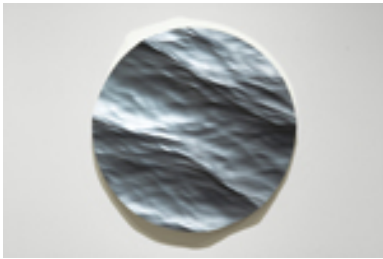

165431

RASMUSSEN, ALEX.

Equinox, 2023

30.5 x 30.5 inches | Anodized

Signed on back