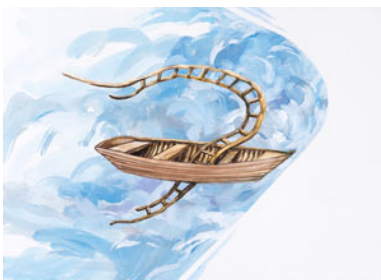

Cascade, 2023

15 x 11 inches | Watercolor on

Signed on back

165460

HUFF, NATHAN.

Through Lines, 2023

11 x 15 inches | Mixed media on

Signed on back