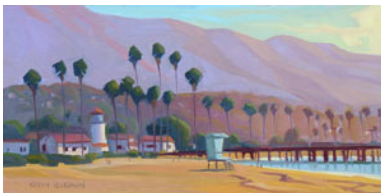

FUSSELL, VALORI.

Coastal Edges, 2023

11 x 14 inches | Oil on panel

165529

GLEASON, KEVIN.

East Beach Morning Glow, 2023

8 x 16 inches | oil on panel

Signed lower left