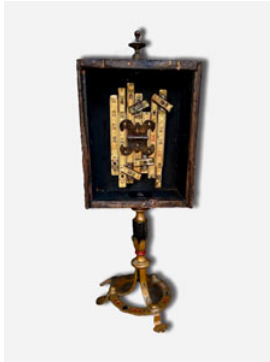

Signed on back

165503

UYESAKA, DUG.

Master... Is That U?, 2023

7 x 5 x 4 inches | Mixed media

165568

VAN HORSEN, SUE.

Rule Breaker, 2023