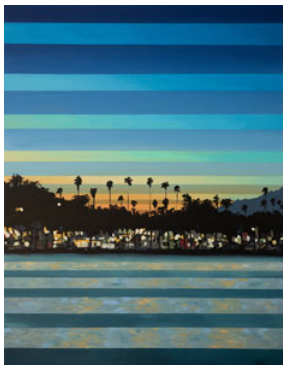

12 x 12 inches | Acrylic on canvas

Signed on back

165578

KOSROF, WOSENE WORKE.

My Cafe, 2023

12 x 12 inches | Acrylic on canvas

Signed on back

165522