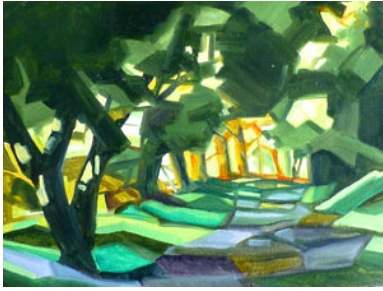

FUSSELL, VALORI.

Coastal Edges, 2023

11 x 14 inches | Oil on panel

165529

GLEASON, KEVIN.

East Beach Morning Glow, 2023

8 x 16 inches | oil on panel

Signed lower left