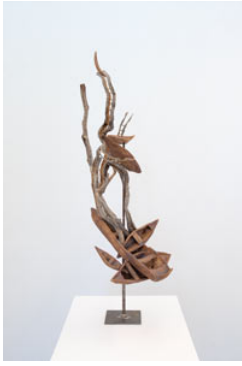

165436

HUFF, NATHAN.

Intersections, 2023

45.5 x 24 x 14 inches | Mixed media

Signed on bottom