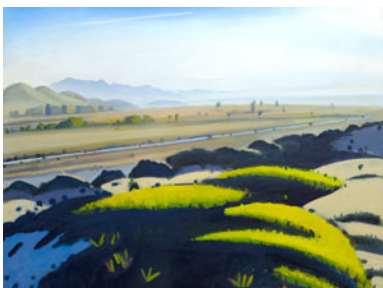

165327

PITCHER, HANK.

Jet Trail and Sand Dunes from Point

30 x 40 inches | Oil on canvas over

Signed lower right