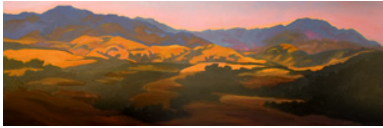

161975

GOWEN, ROBIN.

After Hours, 2018

12 x 36 inches | Oil on board

Signed