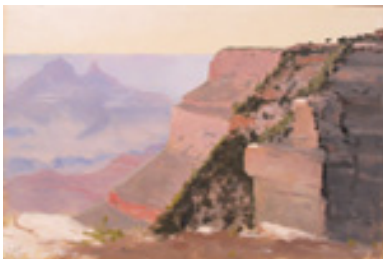

165422

BERGMAN, CIEL.

The Same (study), 2009

9 x 12 inches | Oil on canvas

Signed lower right

160749

BORG, CARL OSCAR.

Navajo Herding Wild Horses, 1945

26 x 30 inches | Oil on canvas.

Signed lower left

127880

COOPER, COLIN CAMPBELL.

Santa Barbara Sunset, c. 1930

7.5 x 11.75 inches | Oil on board

Signed lower left

154366

DE FOREST, LOCKWOOD.

Grand Canyon View, 1909 , May 6, 1909

9.75 x 14 inches | Oil on artist's card

Signed lower left.

165850

DOLE, WILLIAM.

Untitled, 1956

16 x 20 inches | Gouache and