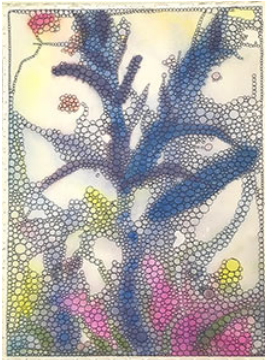

165422

BERGMAN, CIEL.

The Same (study), 2009

9 x 12 inches | Oil on canvas

Signed lower right

160749

BORG, CARL OSCAR.

Navajo Herding Wild Horses, 1945

DE FOREST, LOCKWOOD.

Grand Canyon View, 1909 , May 6, 1909

9.75 x 14 inches | Oil on artist's card

Signed lower left.

165850

DOLE, WILLIAM.

Untitled, 1956

16 x 20 inches | Gouache and

9.5 x 20.5 inches | Etched monotype.

Signed lower right

165371

MCDONNELL, SUSAN.

Enso Drawing #5, 2023

12 x 9 inches | Mixed media on paper

Signed on back

165375

MCDONNELL, SUSAN.

Enso Drawing #18, 2023

12 x 9 inches | Mixed media on paper

Signed on back

165338

PITCHER, HANK.

Razors, Spring 23, 2023

24 x 36 inches | Oil on canvas over