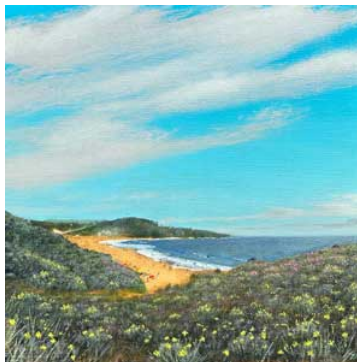

166180

THOMAS, JAMES DAVID.

Coastal Break, 2021

12 x 12 x 2 inches | Oil on panel