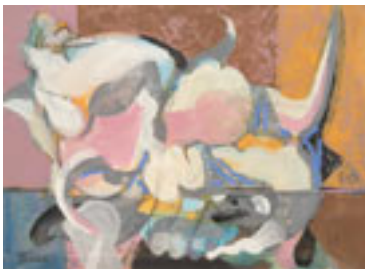

164877

PEAKE, CHANNING.

Shell Reflections, c. 1980s

21 x 30 inches | Gouache on paper

Signed lower left