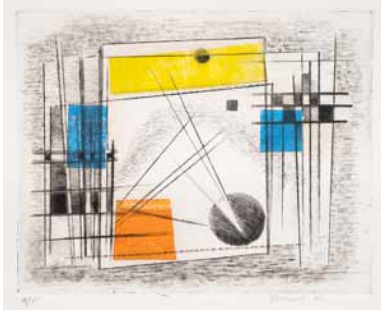

166338

DREWES, WERNER.

Cornered, 1982

7 x 8.5 inches | Engraving and drypoint

Signed lower right