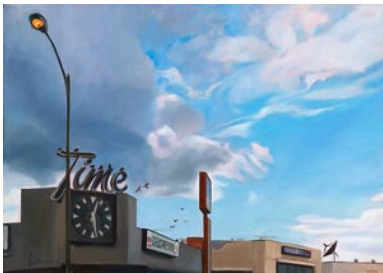

165907

CHIDLAW, PATRICIA.

Time,

24 x 34 inches | Oil on canvas

Signed lower right