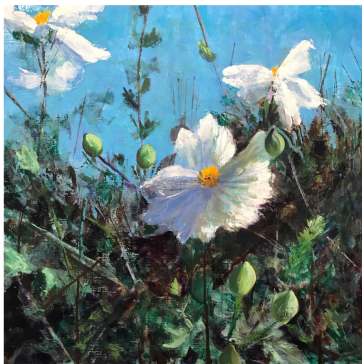

CHIDLAW, PATRICIA.

View from the Train - Real Mexican Food, 2016

20 x 48 inches | Oil on linen

Signed lower right

**155238**

DABO, LEON.

The Chinese Jar & Green and Brown Vases, c 1925

16 x 19.375 inches | Oil on board

Signed lower left

**166338**

DREWES, WERNER.

Cornered, 1982

7 x 8.5 inches | Engraving and drypoint

Signed lower right

**152861**

HAINES, RICHARD.

Sea of Cortes, Evening Gray, 1978.

36 x 36 inches | Oil on canvas

Signed on back

**166352**

HARMON, HOLLI .

Matilija Poppies,

20 x 20 inches | Oil and cold wax on

**166333**